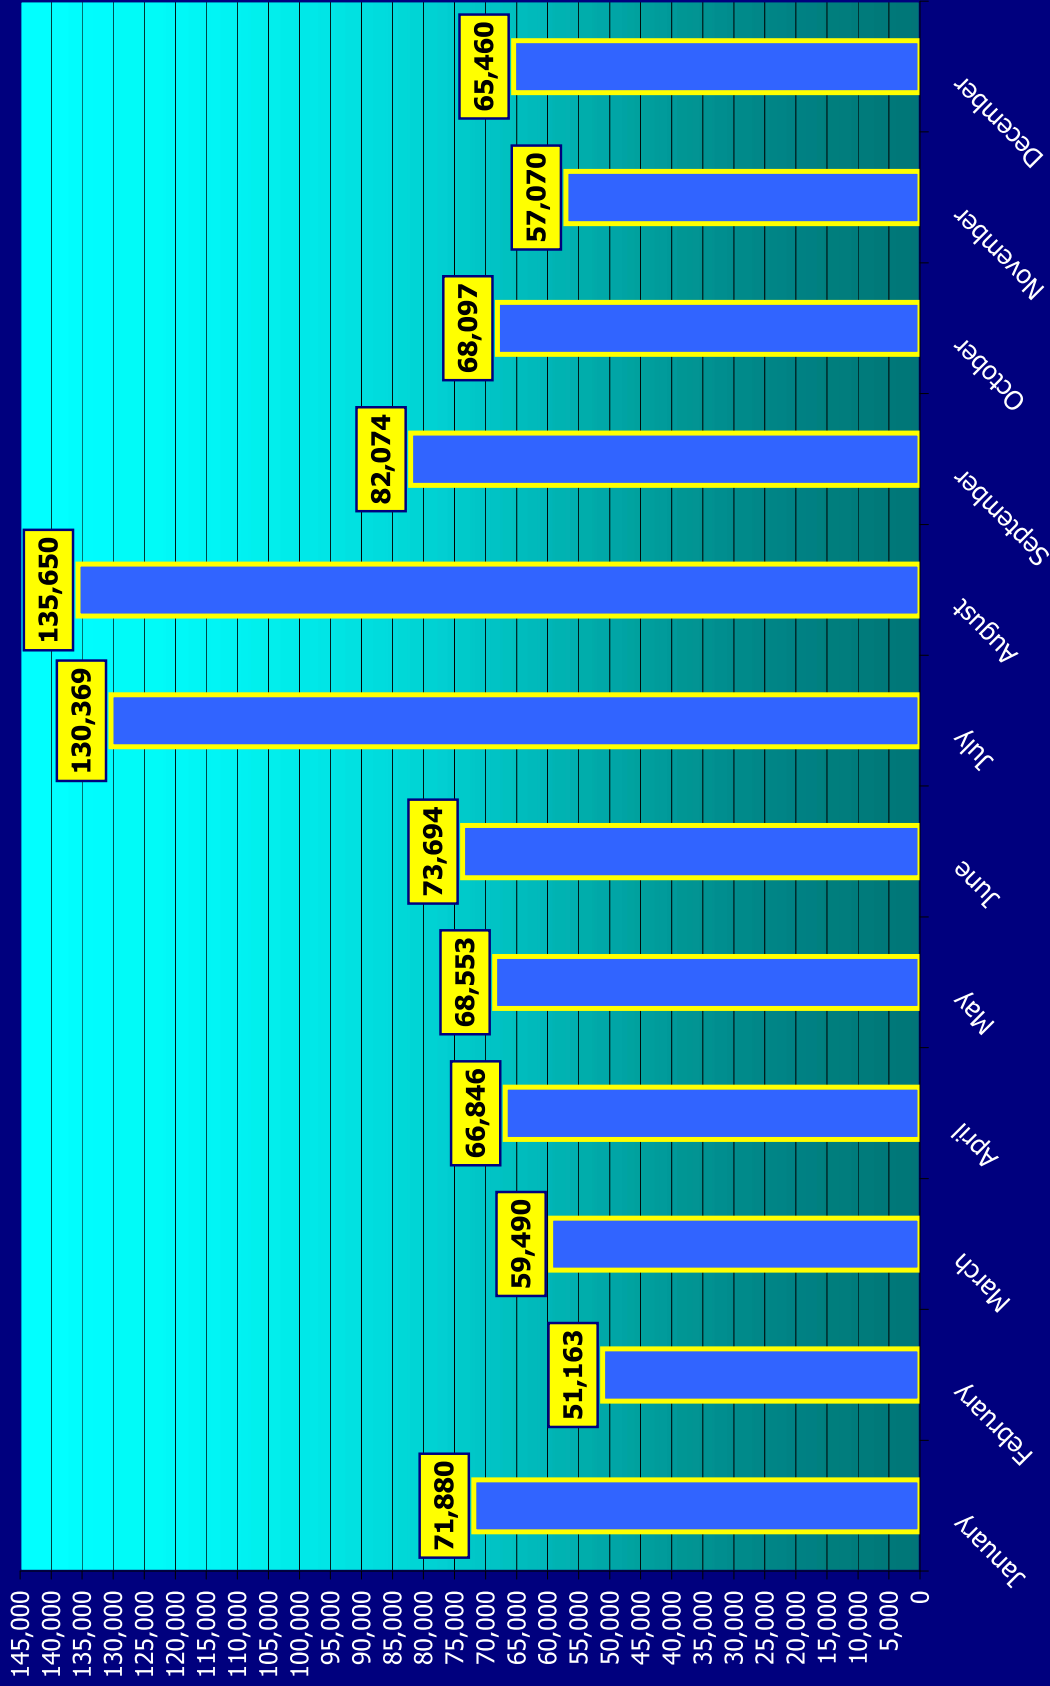

Civil Aviation Regulatory Office

STATISTICS FOR COMMERCIAL PASSENGERS AT PRN DURING 2005