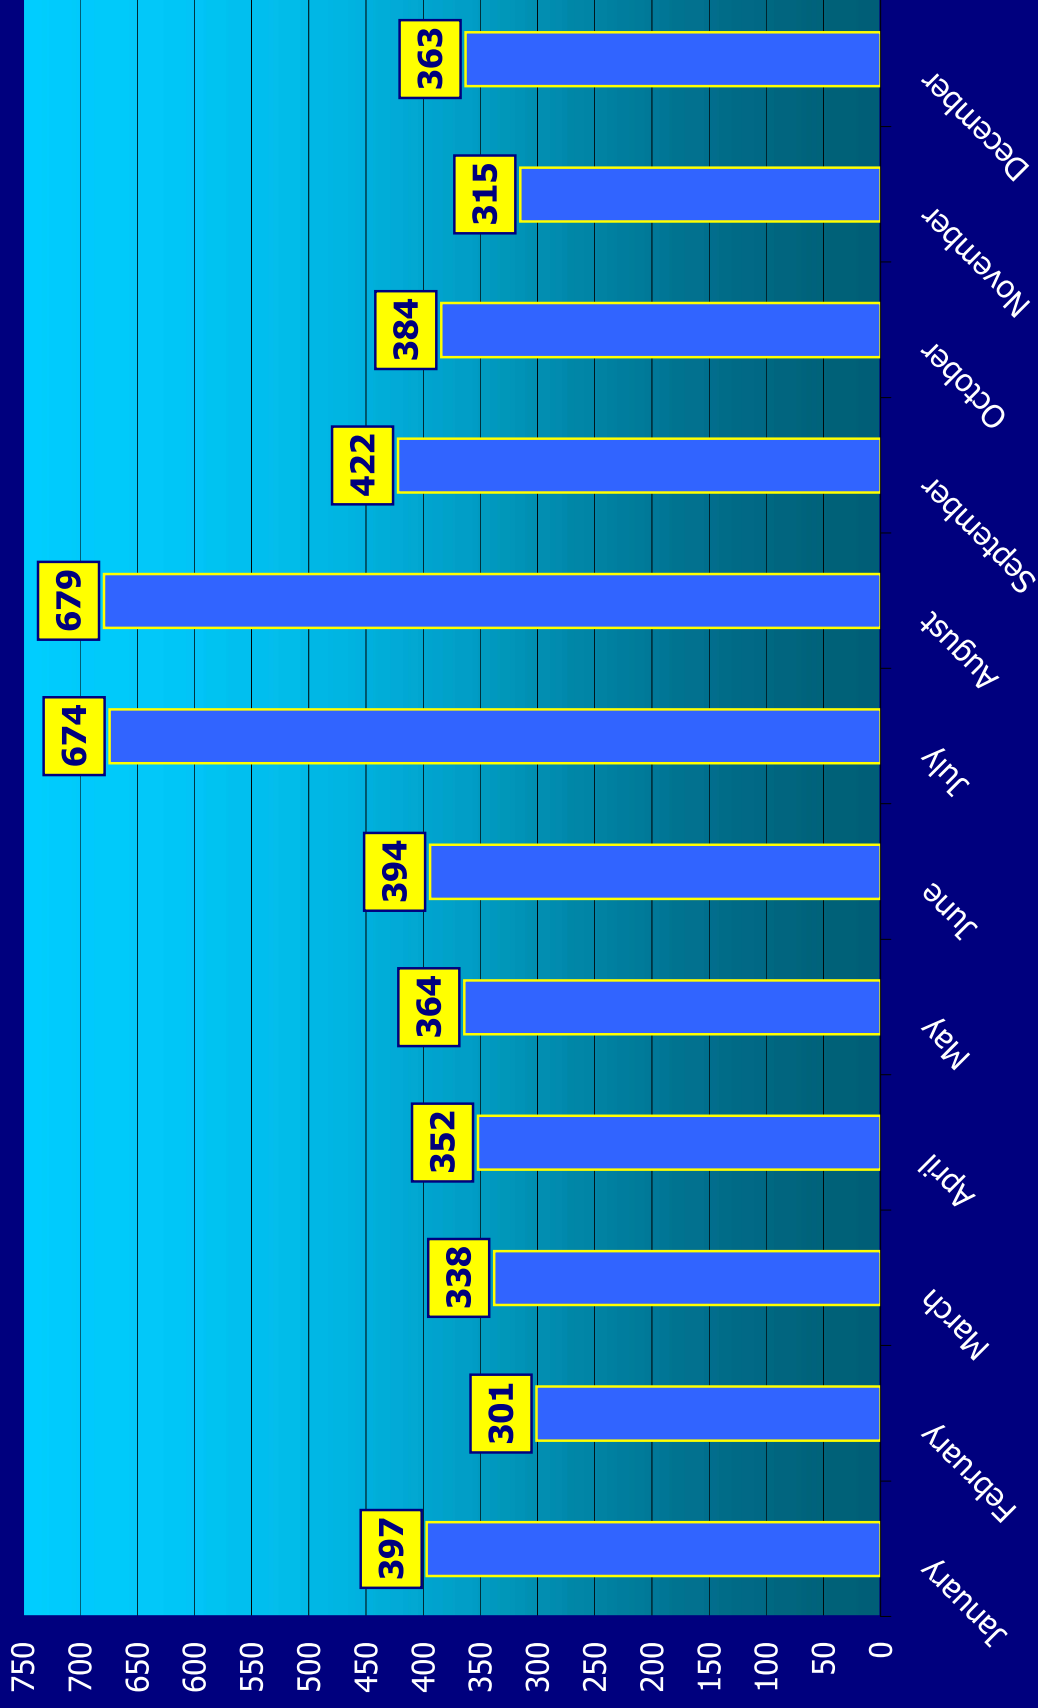

# Civil Aviation Regulatory Office

## STATISTICS FOR COMMERCIAL FLIGHTS AT PRN APT DURING 2005

## STATISTICS FOR COMMERCIAL PASSENGERS AT PRN DURING 2005

## TOP DESTINATIONS AT PRN APT 2005