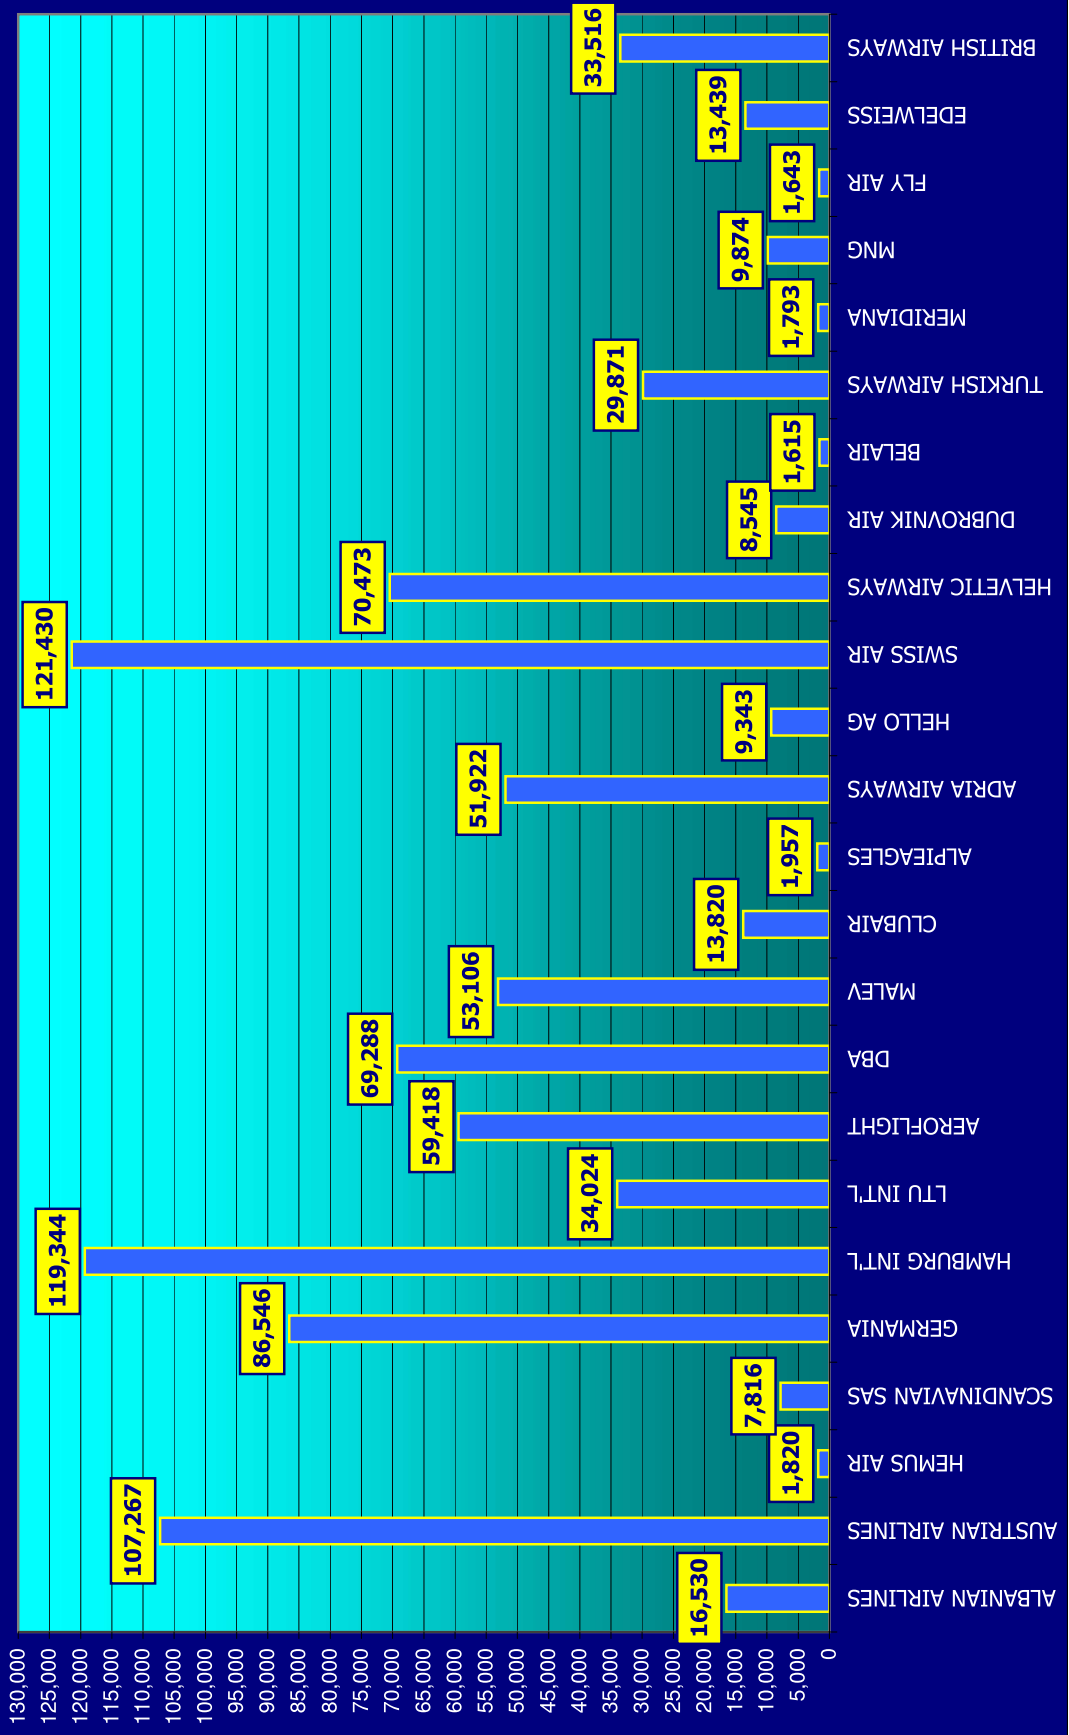

Civil Aviation Regulatory Office

PAX STATISTICS BY AIRLINES AT PRN DURING 2005