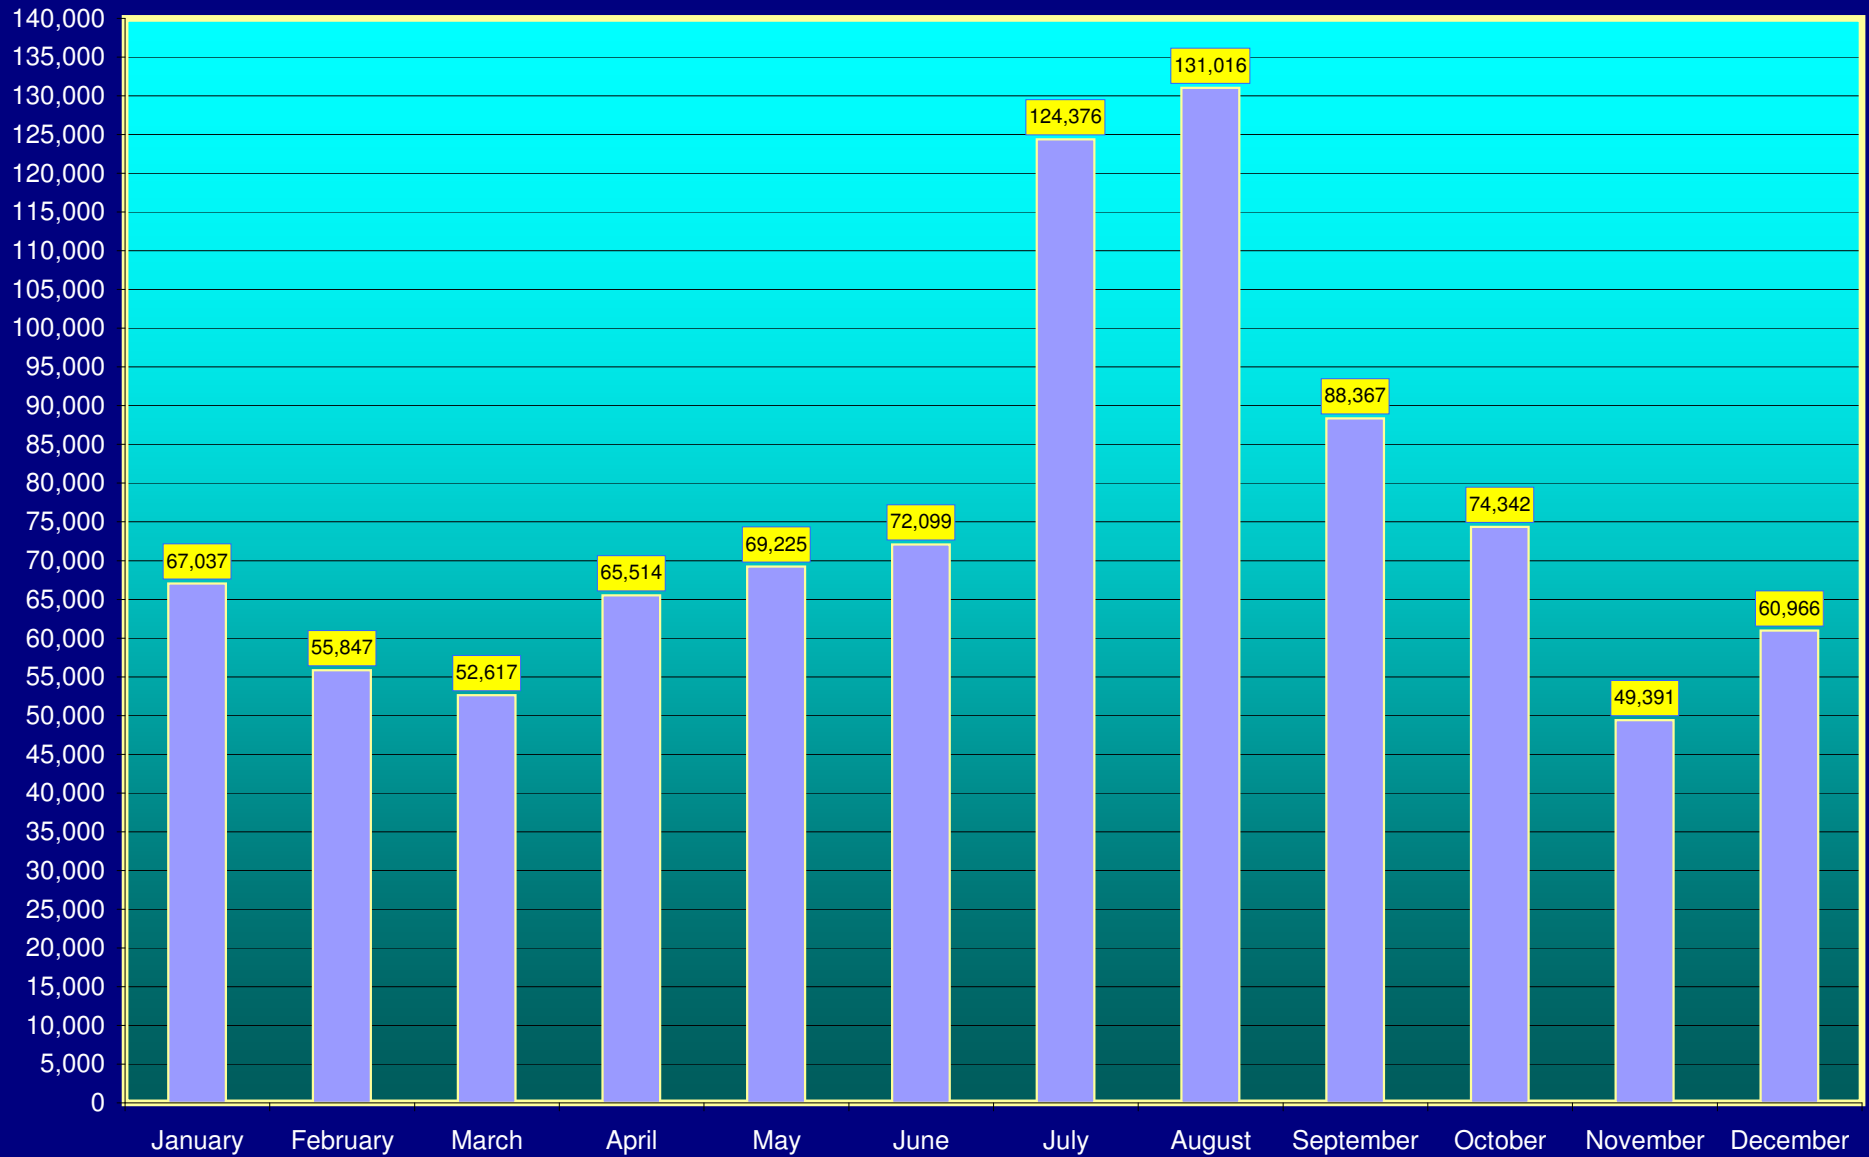

## FLIGHTS AT PRISHTINA AIRPORT ON MONTHLY BASIS DURING 2004

## PASSENGERS AT PRISHTINA AIRPORT ON MONTHLY BASIS DURING 2004