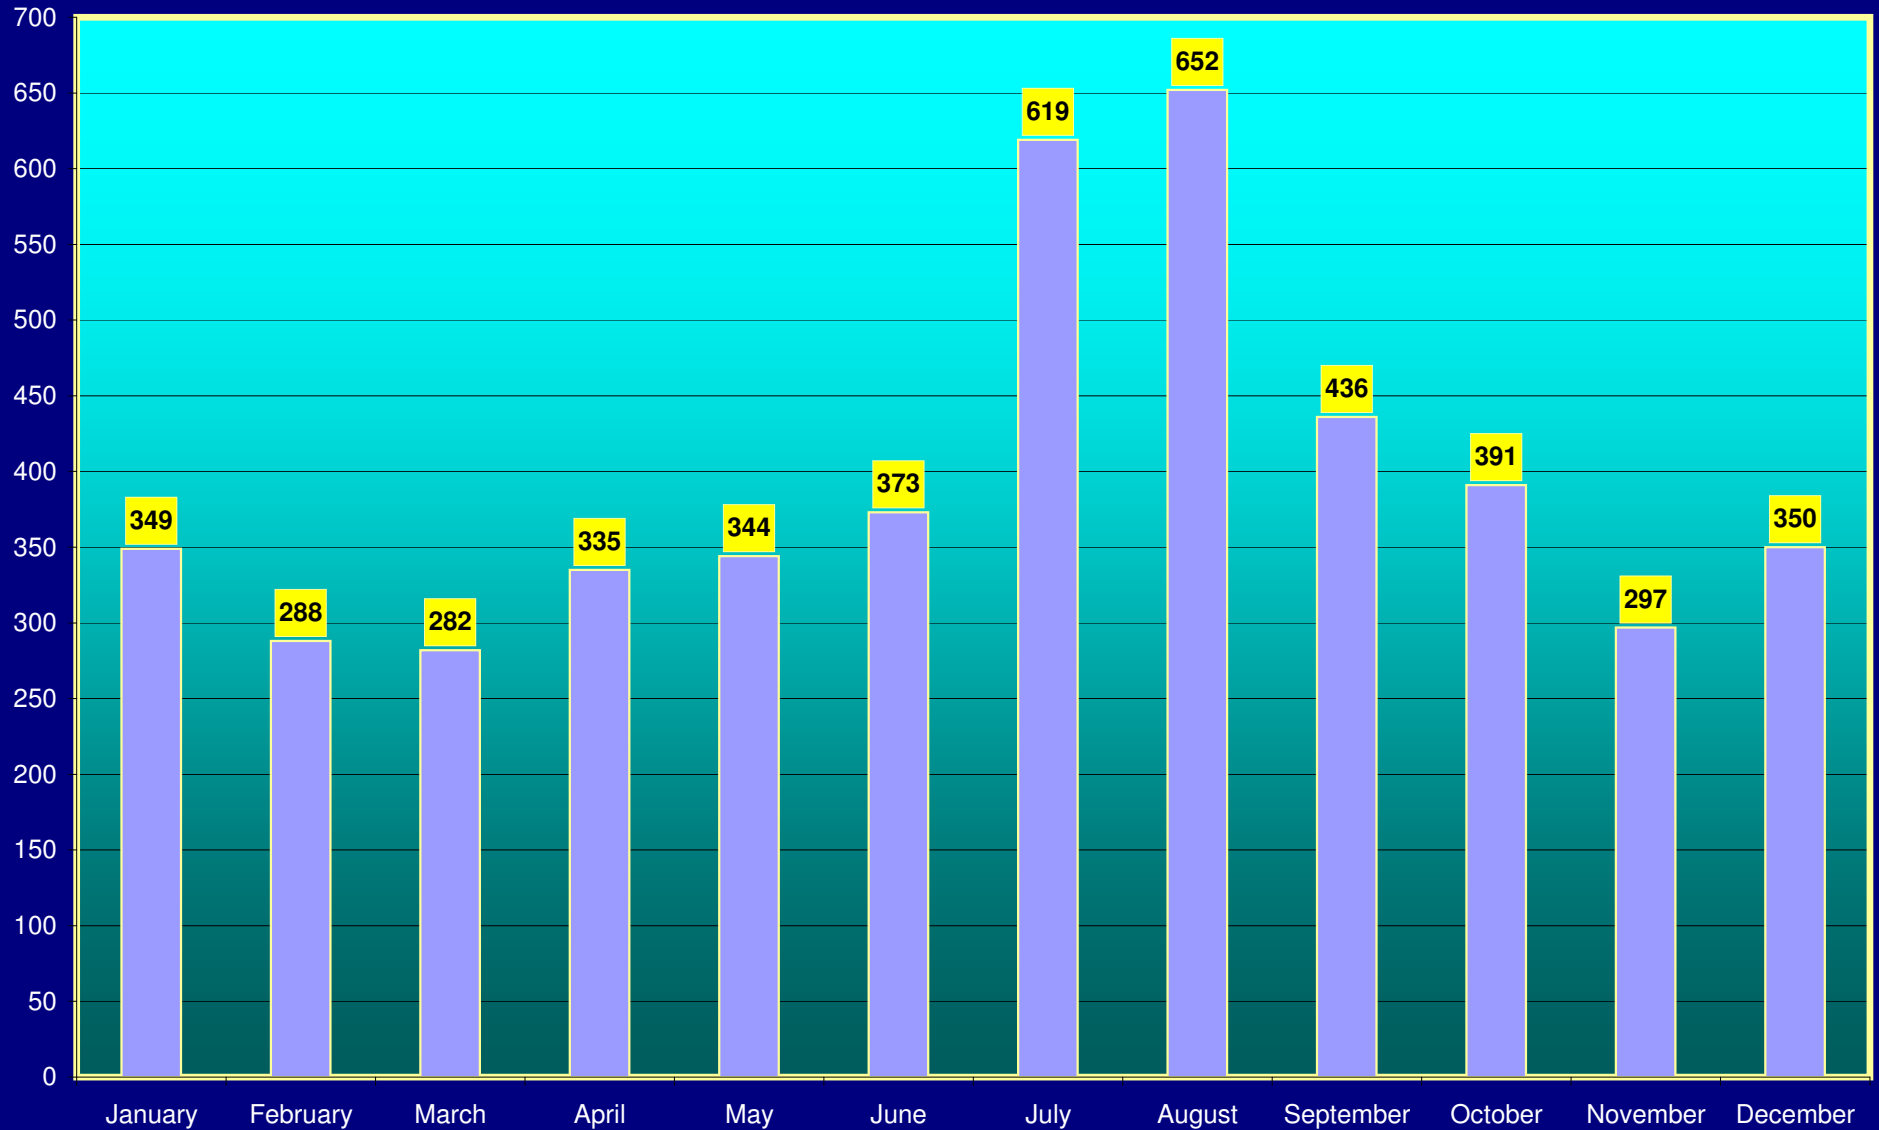

## FLIGHTS AT PRISHTINA AIRPORT ON MONTHLY BASIS DURING 2004

## PASSENGERS AT PRISHTINA AIRPORT ON MONTHLY BASIS DURING 2004