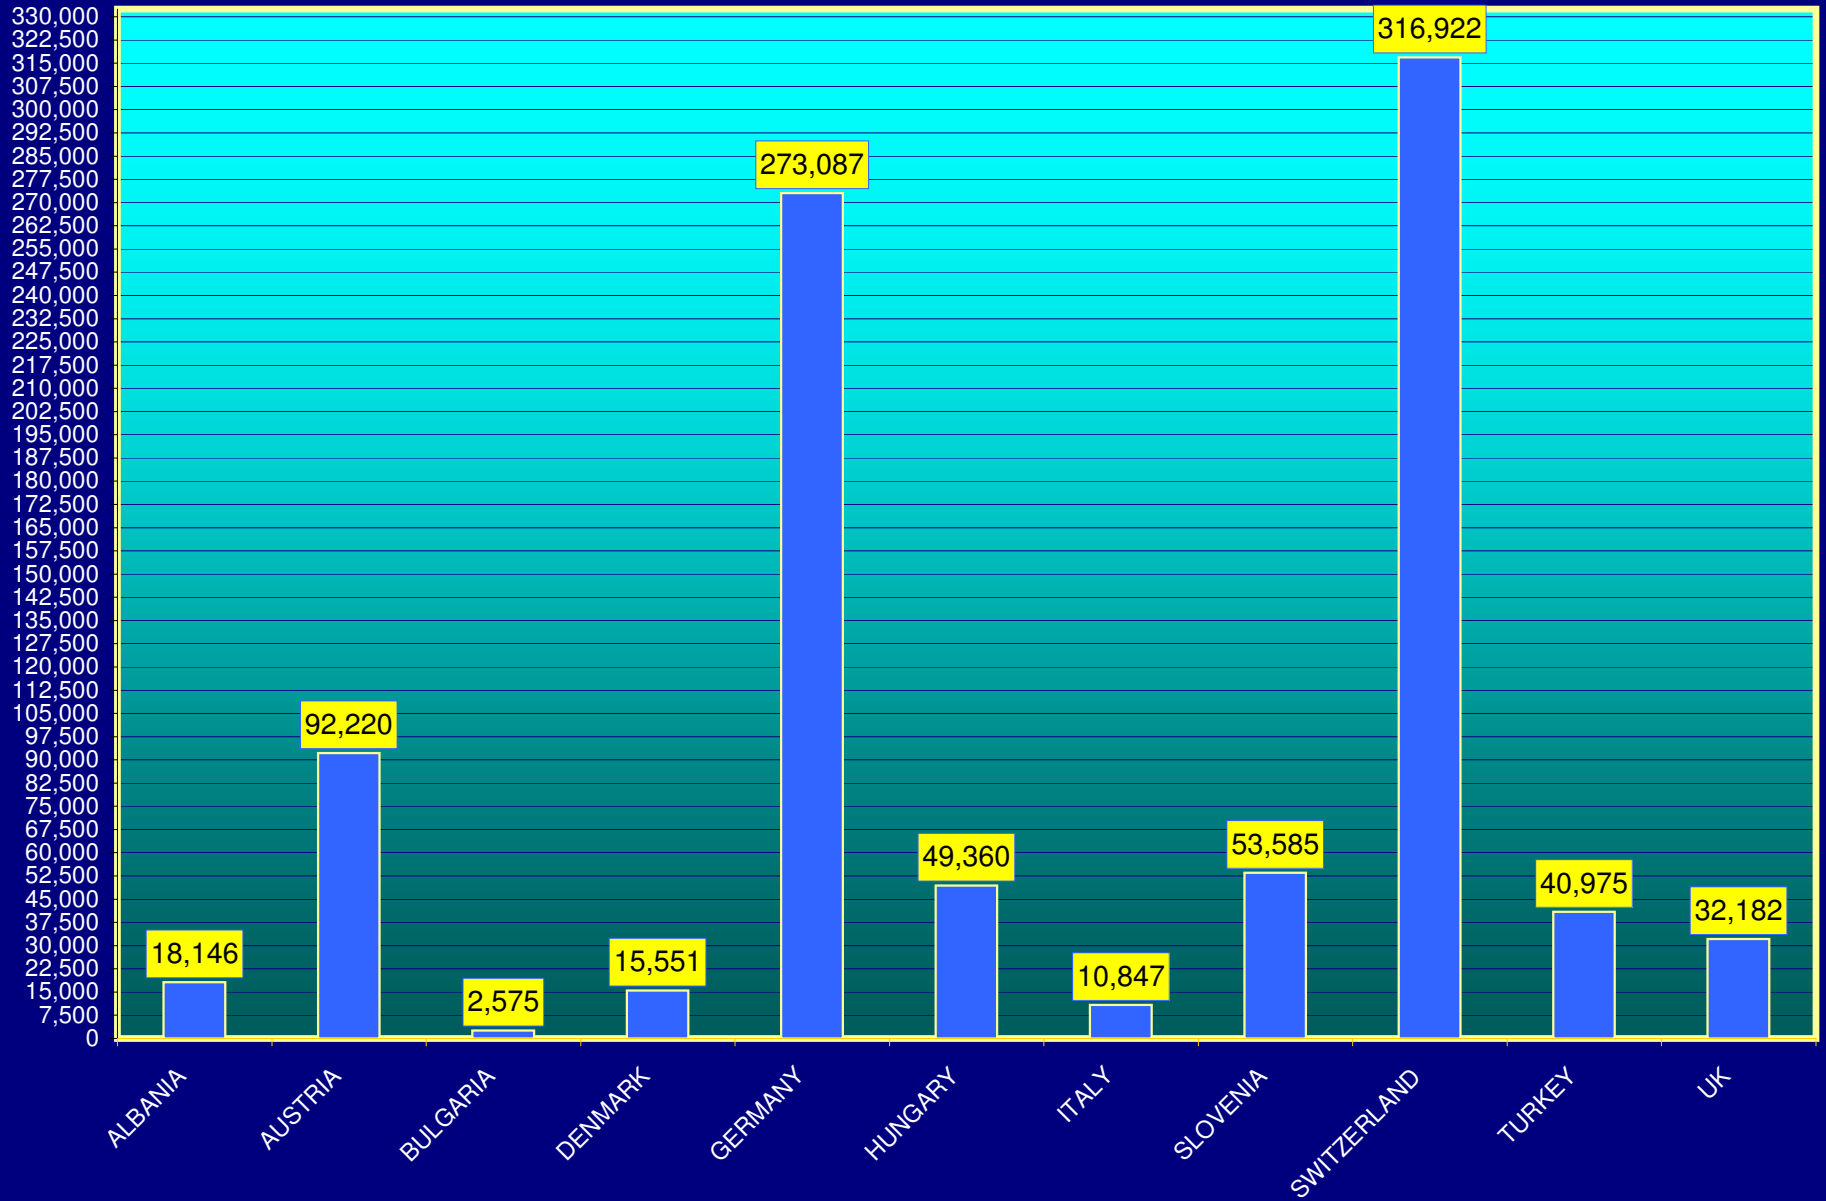

Civil Aviation Regulatory Office

PASSENGERS BY DESTINATIONS AT PRISHTINA AIRPORT DURING 2004